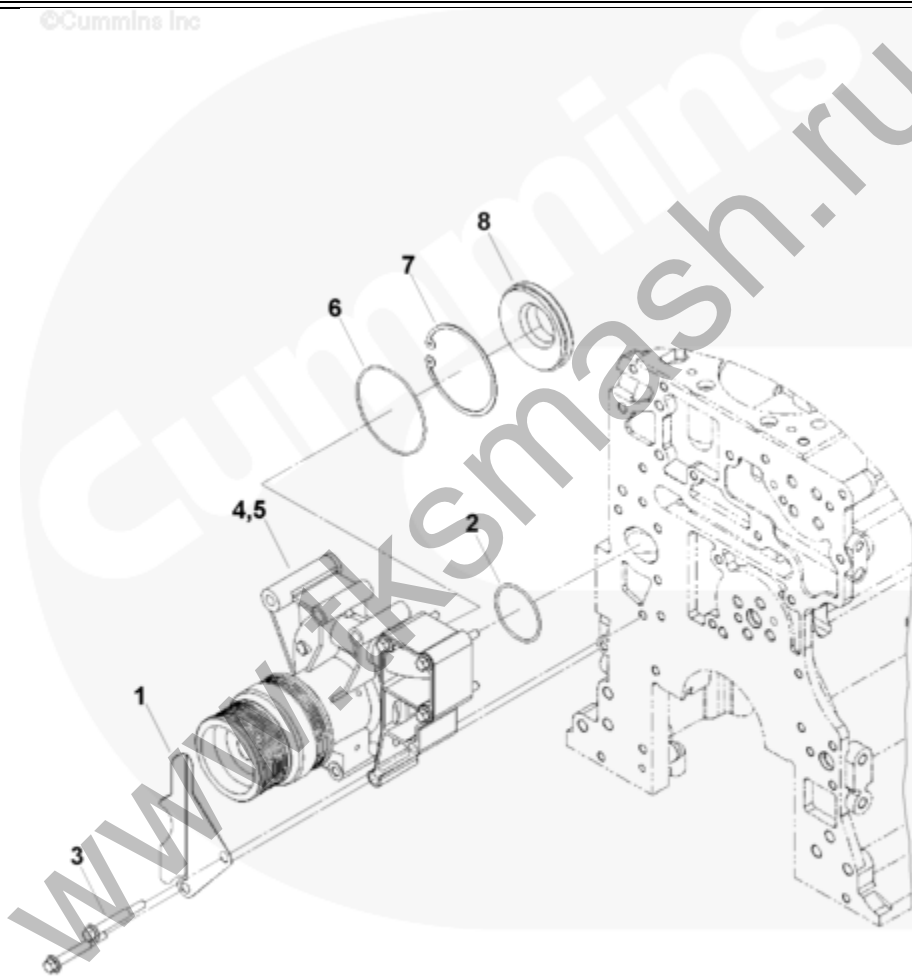

wp103gd

МАЛЫЙ | СРЕДНИЙ | БОЛЬШОЙ

Cart	Ref No	Part Number	Part Description	Required	Remarks
View My Cart					
		WP1750	Водяной насос		
					Water Pump

					Fan Drive Provision:
					Customer Supplied Fan, Crank
					Mounted Fans, or Cummins
					Supplied Fan Drives with Fan
					Drive Tensioner Mounted on
					Fan Bracket Fan Belt
					Fan Belt Tensioner Mounting
					Location: Fan Bracket
					Fan Belt Idler Pulley
					Mounting Provision: No
					Dust Shield Included: Yes
<input type="checkbox"/>	1	<a href="#">3104208</a>	Dust Shield	1	
<input type="checkbox"/>	2	<a href="#">3678724</a>	O-Ring Seal	1	
<input type="checkbox"/>	3	<a href="#">3896408</a>	Hexagon Flange Head Cap Screw	5	
	4	<a href="#">4920464</a>	Водяной насос	1	Serviced as 4089909.
	5	<a href="#">4920462</a>	Water Pump Body	1	
<input type="checkbox"/>		<a href="#">4089909</a>	Водяной насос	1	Recon equivalent 4089909 NX
<input type="checkbox"/>		<a href="#">3678724</a>	O-Ring Seal	1	Water pump to block
<input type="checkbox"/>		<a href="#">4059172</a>	O-Ring Seal	1	Water pump inlet connection
<input type="checkbox"/>		<a href="#">4090022</a>	Water Repair Kit	1	
<input type="checkbox"/>		<a href="#">4059172</a>	O-Ring Seal	1	Water pump inlet connection
<input type="checkbox"/>		<a href="#">3678724</a>	O-Ring Seal	1	Water pump to block
<input type="checkbox"/>		<a href="#">3679751</a>	O-Ring Seal	1	Water pump cover plate
<input type="checkbox"/>		<a href="#">3680737</a>	Retaining Ring	1	
<input type="checkbox"/>		<a href="#">3680410</a>	Water Pump Cover	1	