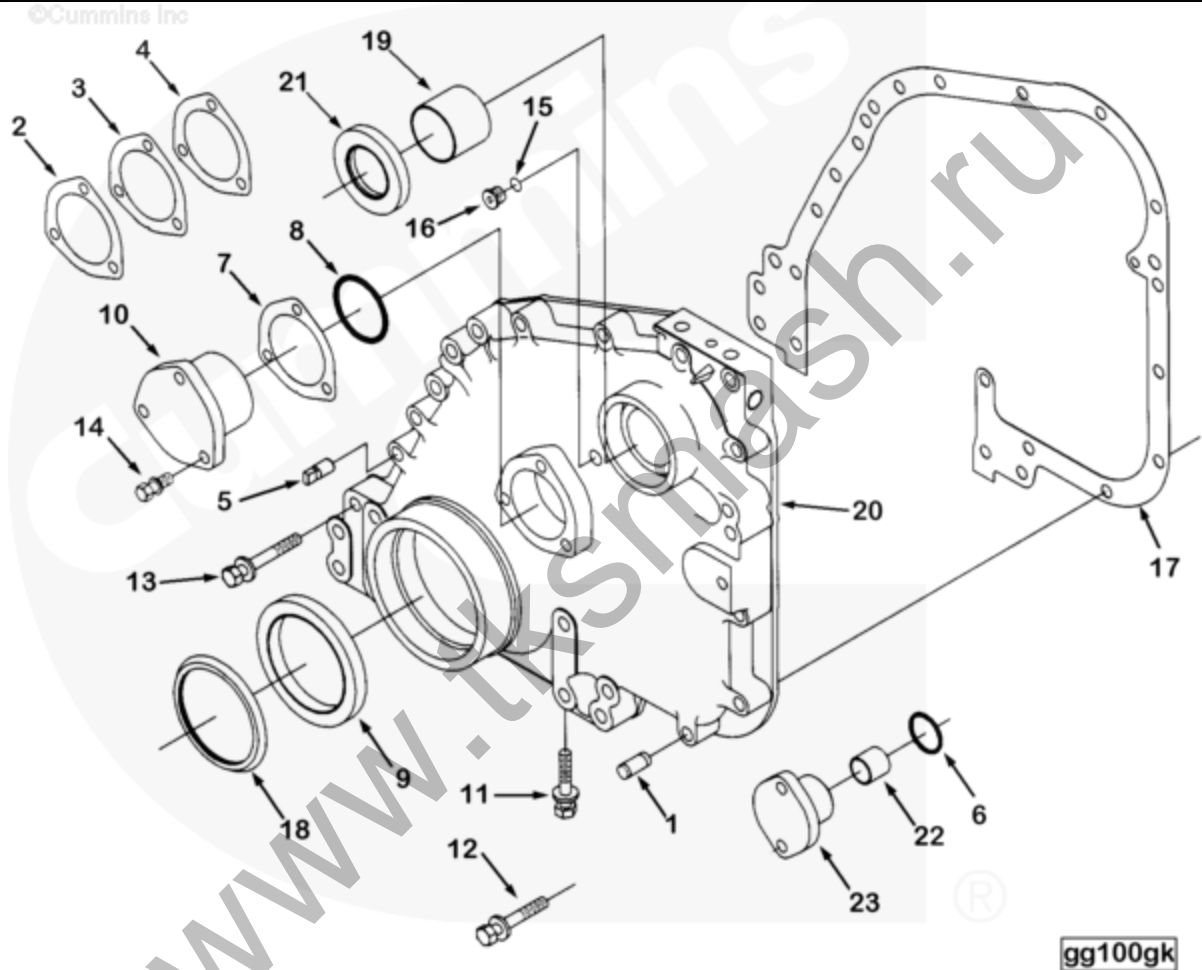

gg100gk

МАЛЫЙ | СРЕДНИЙ | БОЛЬШОЙ

Cart	Ref No	Part Number	Part Description	Required	Remarks
View My Cart					
		GG1704-08	Крышка переднего блока шестерен		
					Front gear cover and mounting
					. Camshaft support and
					mounting. Camshaft support
					and mounting. Lub pump shaft
					support and mounting for SAE

					B hydraulic drive (13 tooth
					spline) driven from rear lub
					pump. Requires straight
					thread o-ring plug for timing
					hole with large accessory
					drive shaft.
<input type="checkbox"/>	1	60408	Pin Dowel	1	
<input type="checkbox"/>	2	65259 A	Шайба	1	.010 inch
<input type="checkbox"/>	3	65259 B	Шайба	1	.005 inch
<input type="checkbox"/>	4	65259 C	Шайба	1	.002 inch
<input type="checkbox"/>	5	70653	Diamond Dowel	1	
<input type="checkbox"/>	6	145578	O-Ring Seal	1	
<input type="checkbox"/>	7	185573	Шайба	3	.025 inch
<input type="checkbox"/>	8	215705	O-Ring Seal	1	
	9	3020186	Oil Seal	1	
<input type="checkbox"/>	10	3008530	Camshaft Thrust Support	1	
<input type="checkbox"/>	11	3011712	Captive Washer Cap Screw	9	7/16 - 20 X 2 3/16 Inch.
<input type="checkbox"/>	12	3011713	Captive Washer Cap Screw	1	7/16 - 20 X 2 5/8 Inch.
<input type="checkbox"/>	13	3011714	Captive Washer Cap Screw	3	7/16 - 20 X 3 Inch.
<input type="checkbox"/>	14	3011715	Captive Washer Cap Screw	5	3/8 - 16 X 1 3/16 in.
<input type="checkbox"/>		3037536	Threaded Plug	1	9/16 - 18 UNF
<input type="checkbox"/>	15	3037537	O-Ring Seal	1	
<input type="checkbox"/>	16	3040818	Threaded Plug	1	1 3/16 - 12 UN
<input type="checkbox"/>	17	4058949	Gear Cover Gasket	1	
<input type="checkbox"/>	18	3076203	Dust Seal	1	
<input type="checkbox"/>		3081246	Gear Cover	1	
<input type="checkbox"/>	19	3411389	Втулка	1	
	20	3085604	Gear Cover	1	
	21	3078292	Oil Seal	1	
<input type="checkbox"/>		3088841	Lubricating Oil Pump Support	1	
<input type="checkbox"/>	22	69521	Втулка	1	
	23	3078384	Lubricating Oil Pump Support	1	